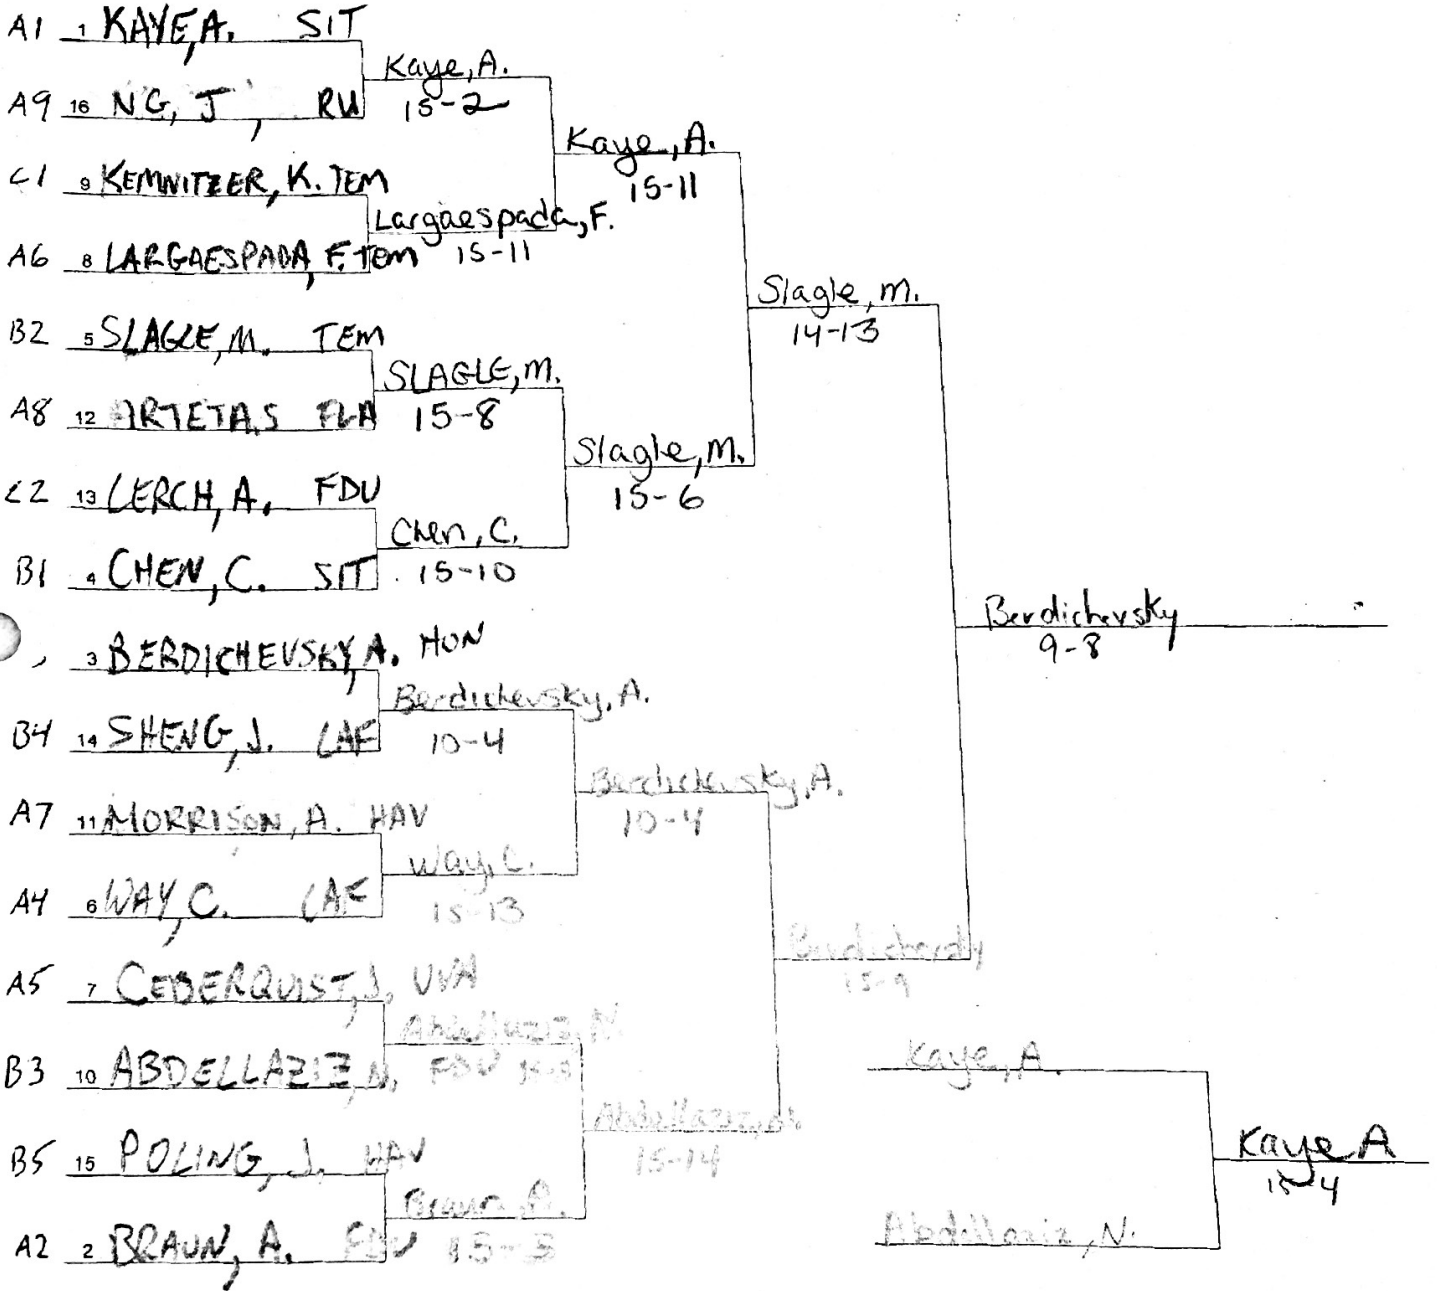

Official Scoresheet

Direct Elimination of 16 without repechage

Tournament: _____
 Competition: _____
 Date: _____

Final Standings - NIWFA Individuals - Foil

1. Allison Berdichevsky - Hunter
2. Mariah Slagle - Temple
3. Abby Kaye - SIT
4. Nadine AbdellAziz - FDU
5. Anna Braun - FDU
6. Caroleen Chen - SIT
7. Colleen Way - Lafayette
8. Fatma Largaespada - Temple
9. Jessica Cederquist - UVA
10. Kristen Kemnitzek - Temple
11. Alexandra Morrison - Haverford
12. Sarah Arleta - Florida
13. Alix Lerch - FDU
14. Julia Sheng - Lafayette
15. Jess Poling - Haverford
16. Jeanette Ng - Rutgers